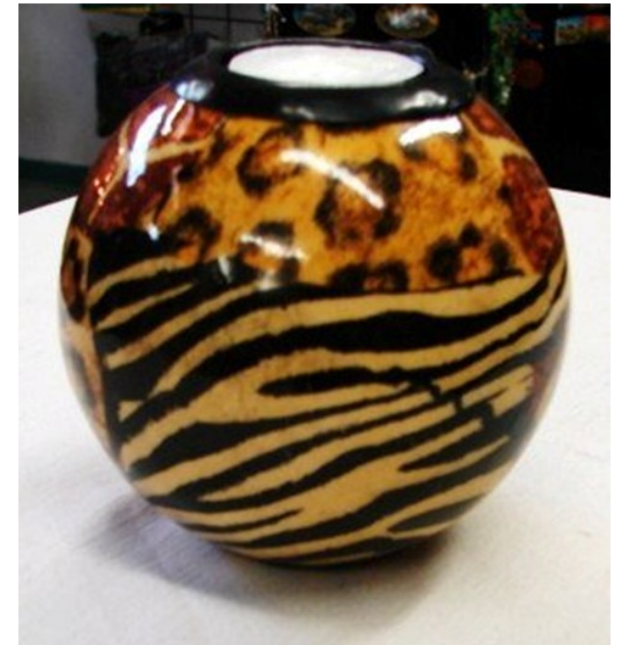

CV 27 – US$ 16.90 - African design candleholder